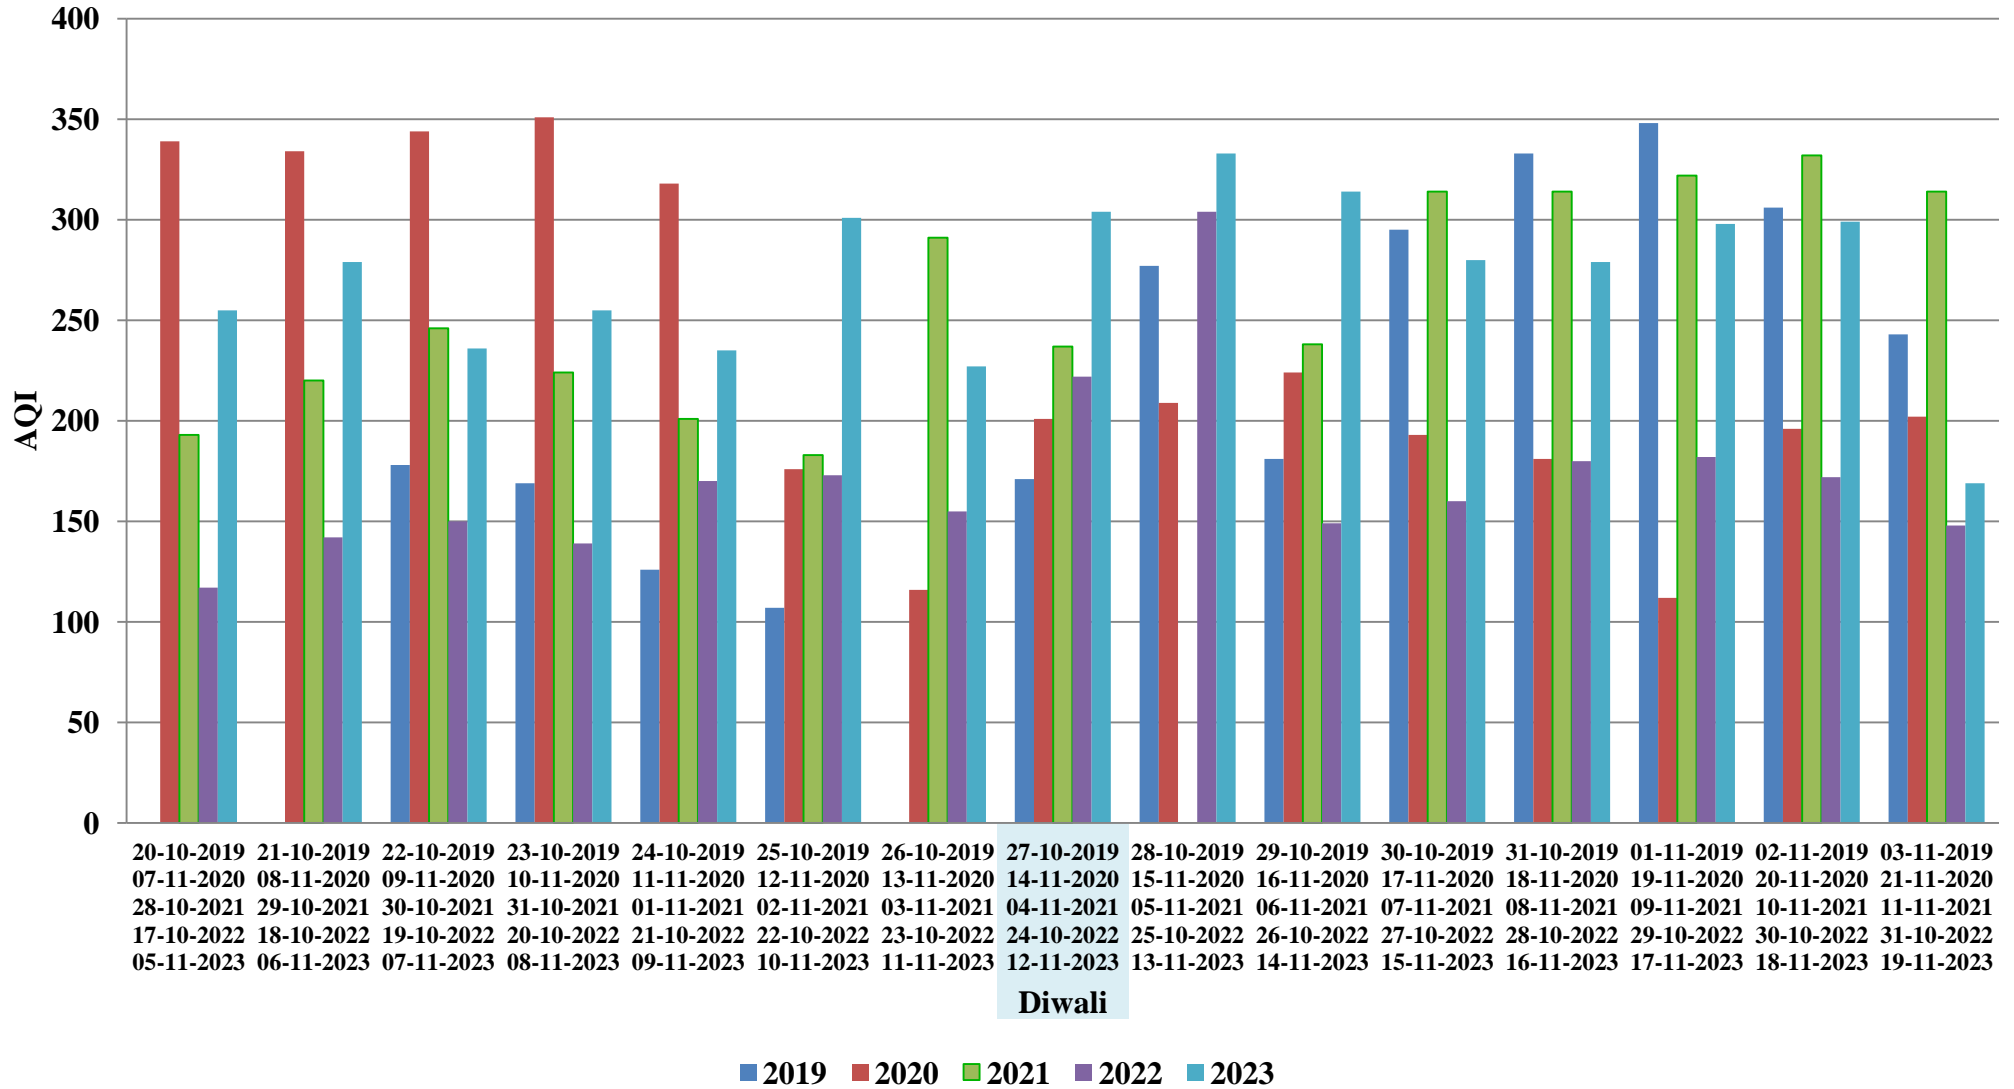

Katni, Gole Bazar