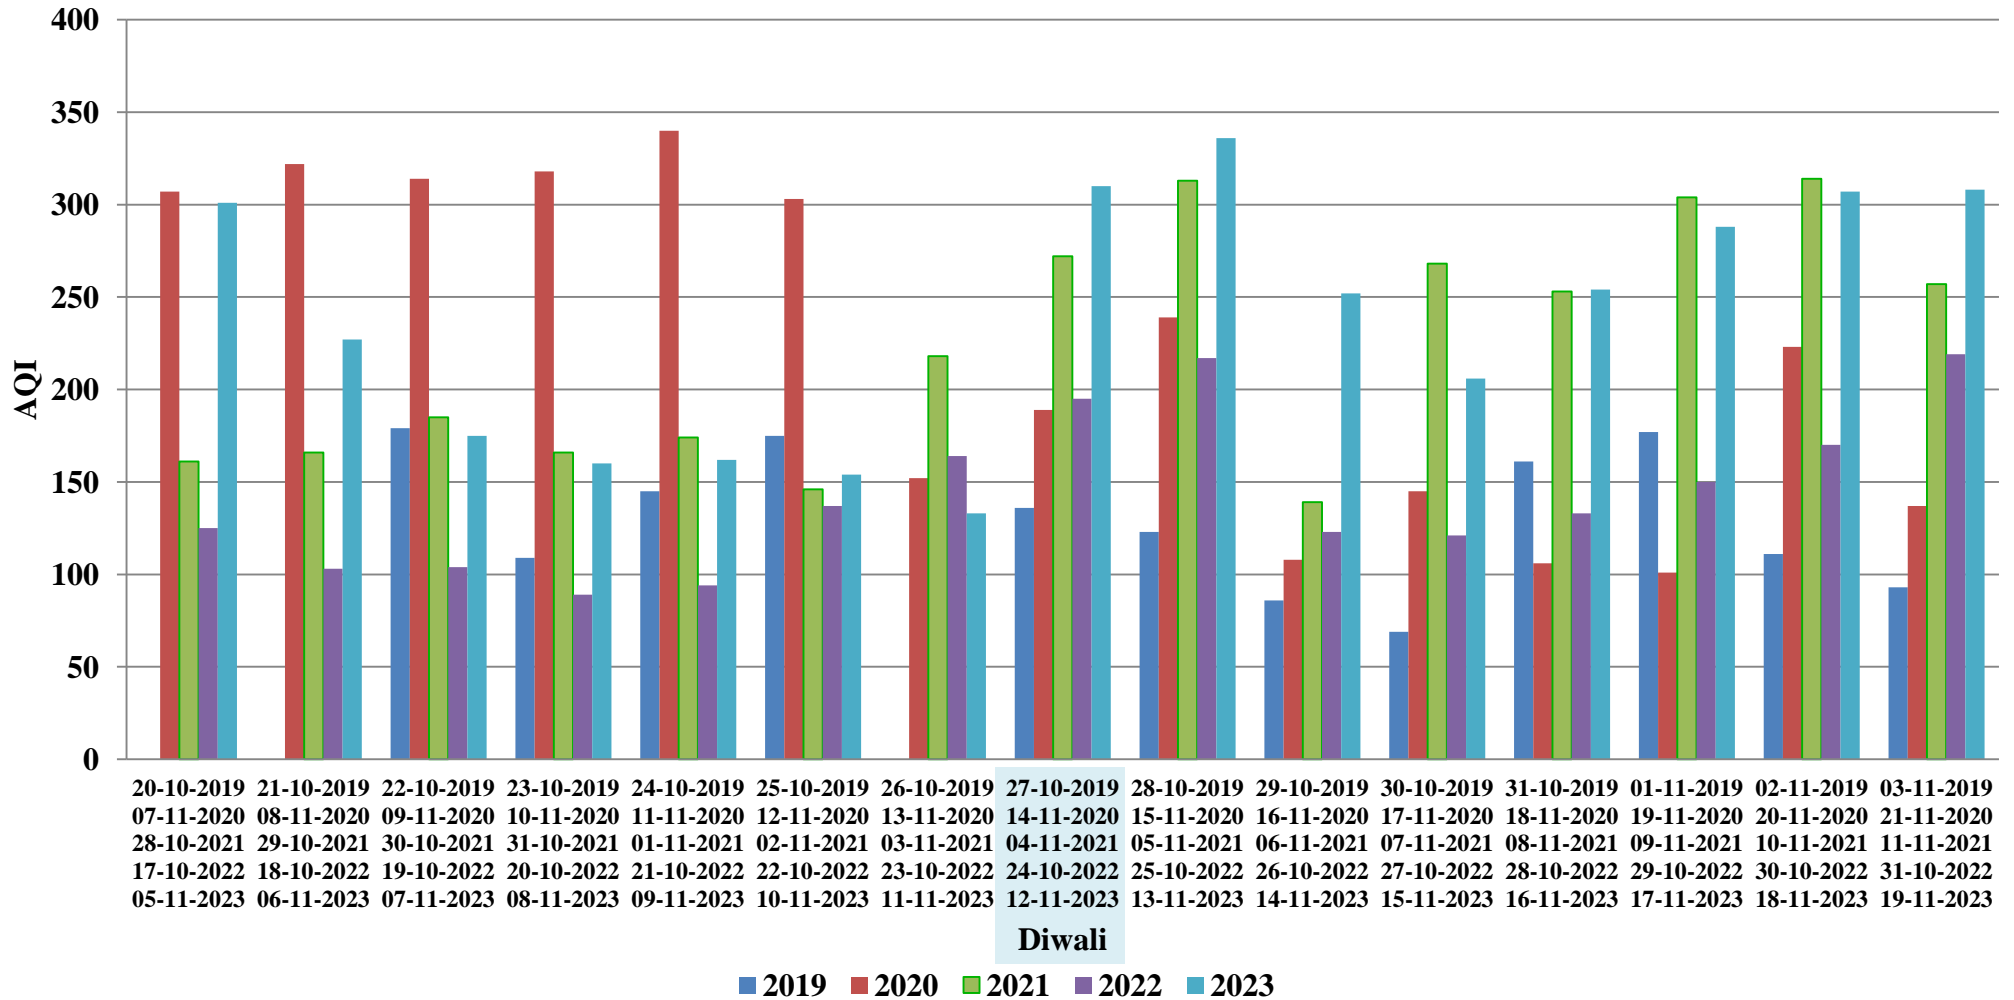

Comparison of AQI of Cities in M.P. State During Diwali Festival (Year 2019 to 2023)

Bhopal, T T Nagar

Dewas, Bhopal Chauraha

■ 2019
 ■ 2020
 ■ 2021
 ■ 2022
 ■ 2023

Indore, Chhoti Gwaltoli

Jabalpur, Marhatal