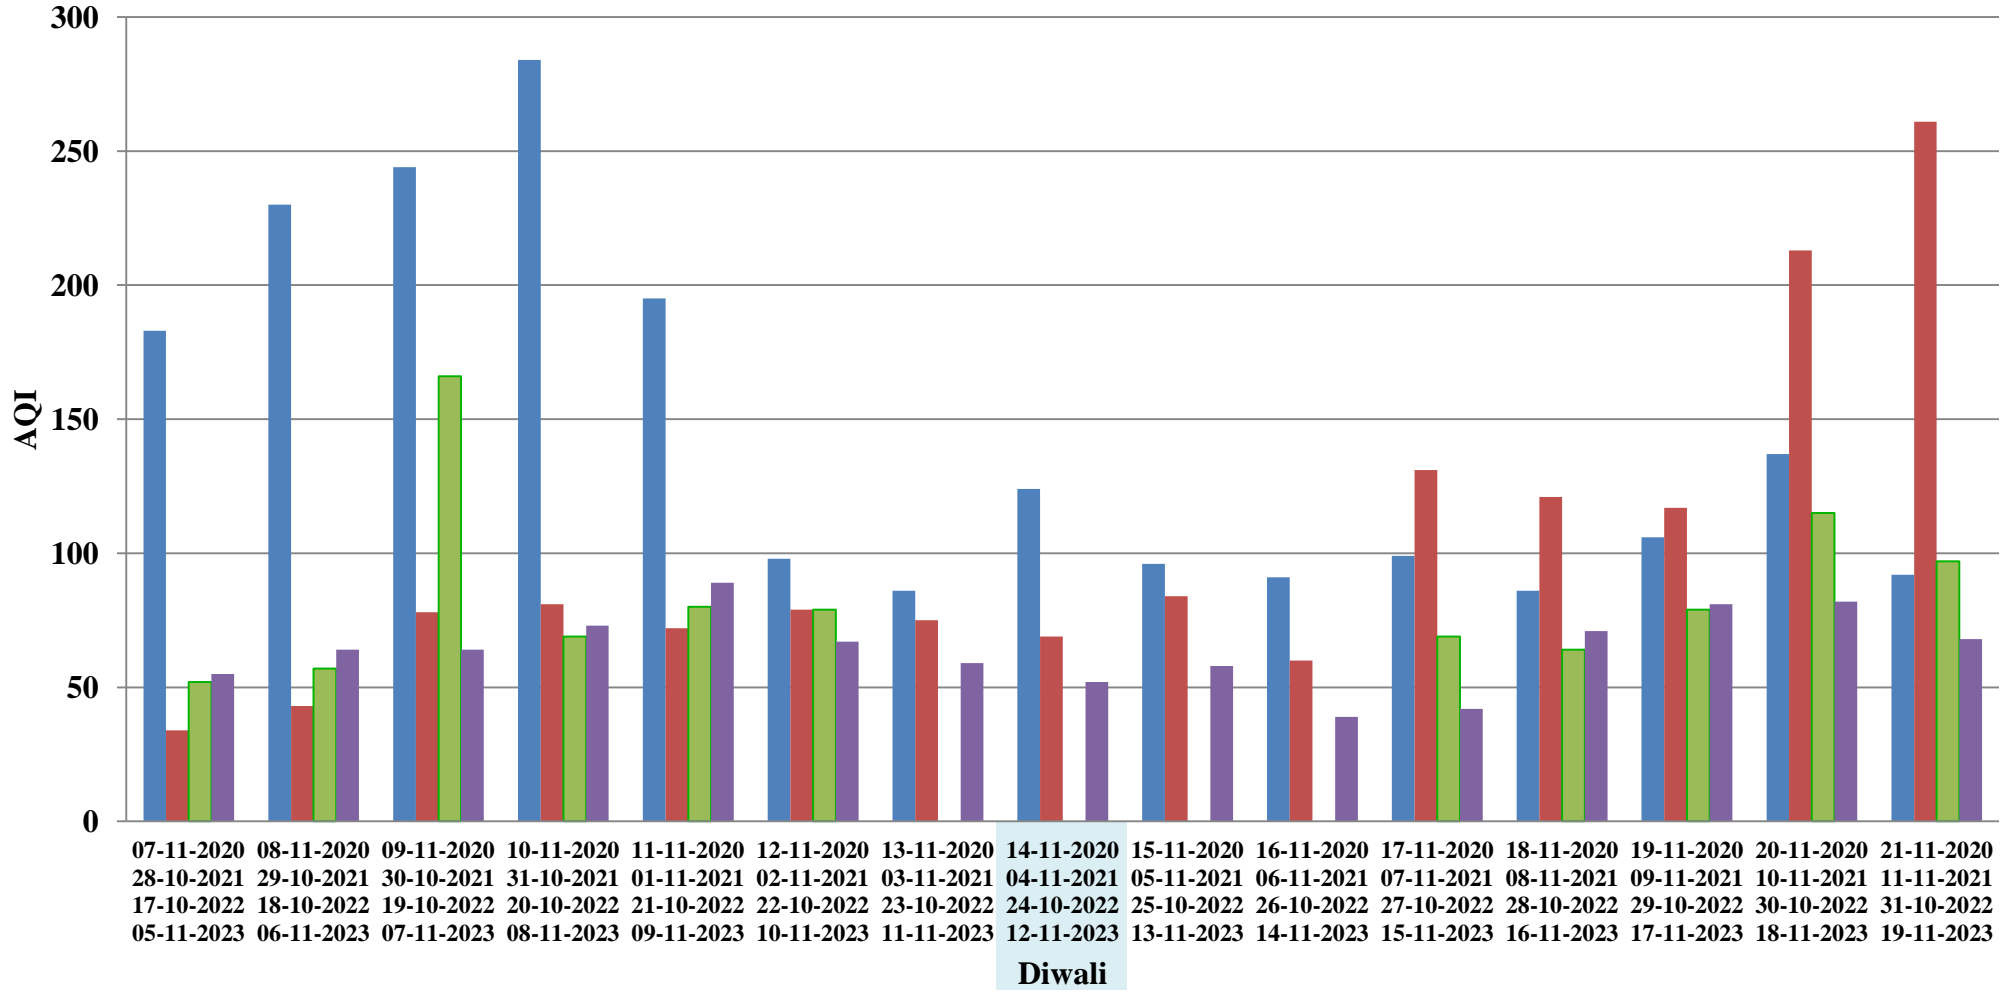

Damoh, Shrivastav Colony

■ 2020 ■ 2021 ■ 2022 ■ 2023