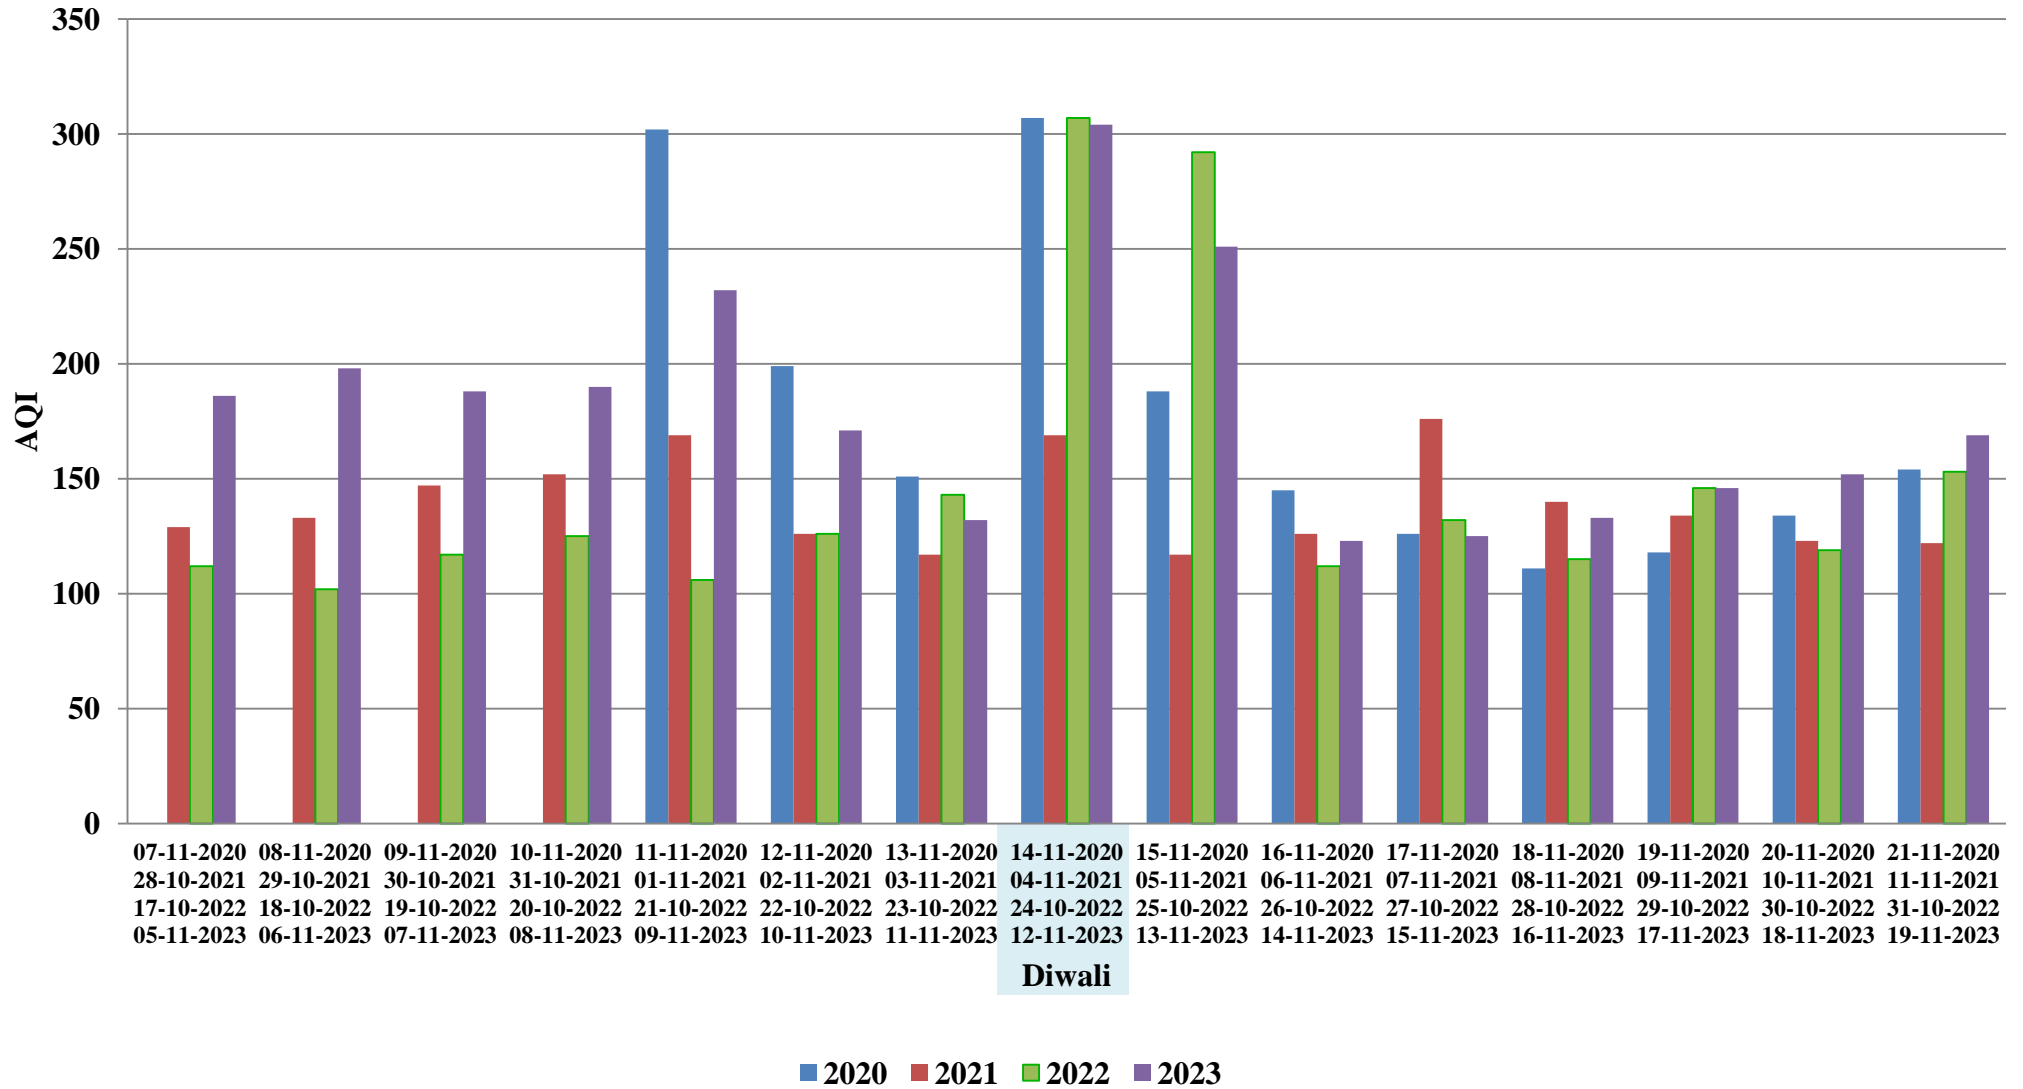

Maihar , Sharda Temple

Damoh, Shrivastav Colony

■ 2020 ■ 2021 ■ 2022 ■ 2023

Gwalior, City Center

Ratlam, Shathri Nagar

Sagar, Deen Dayal Nagar

Katni, Regional Office

Diwali