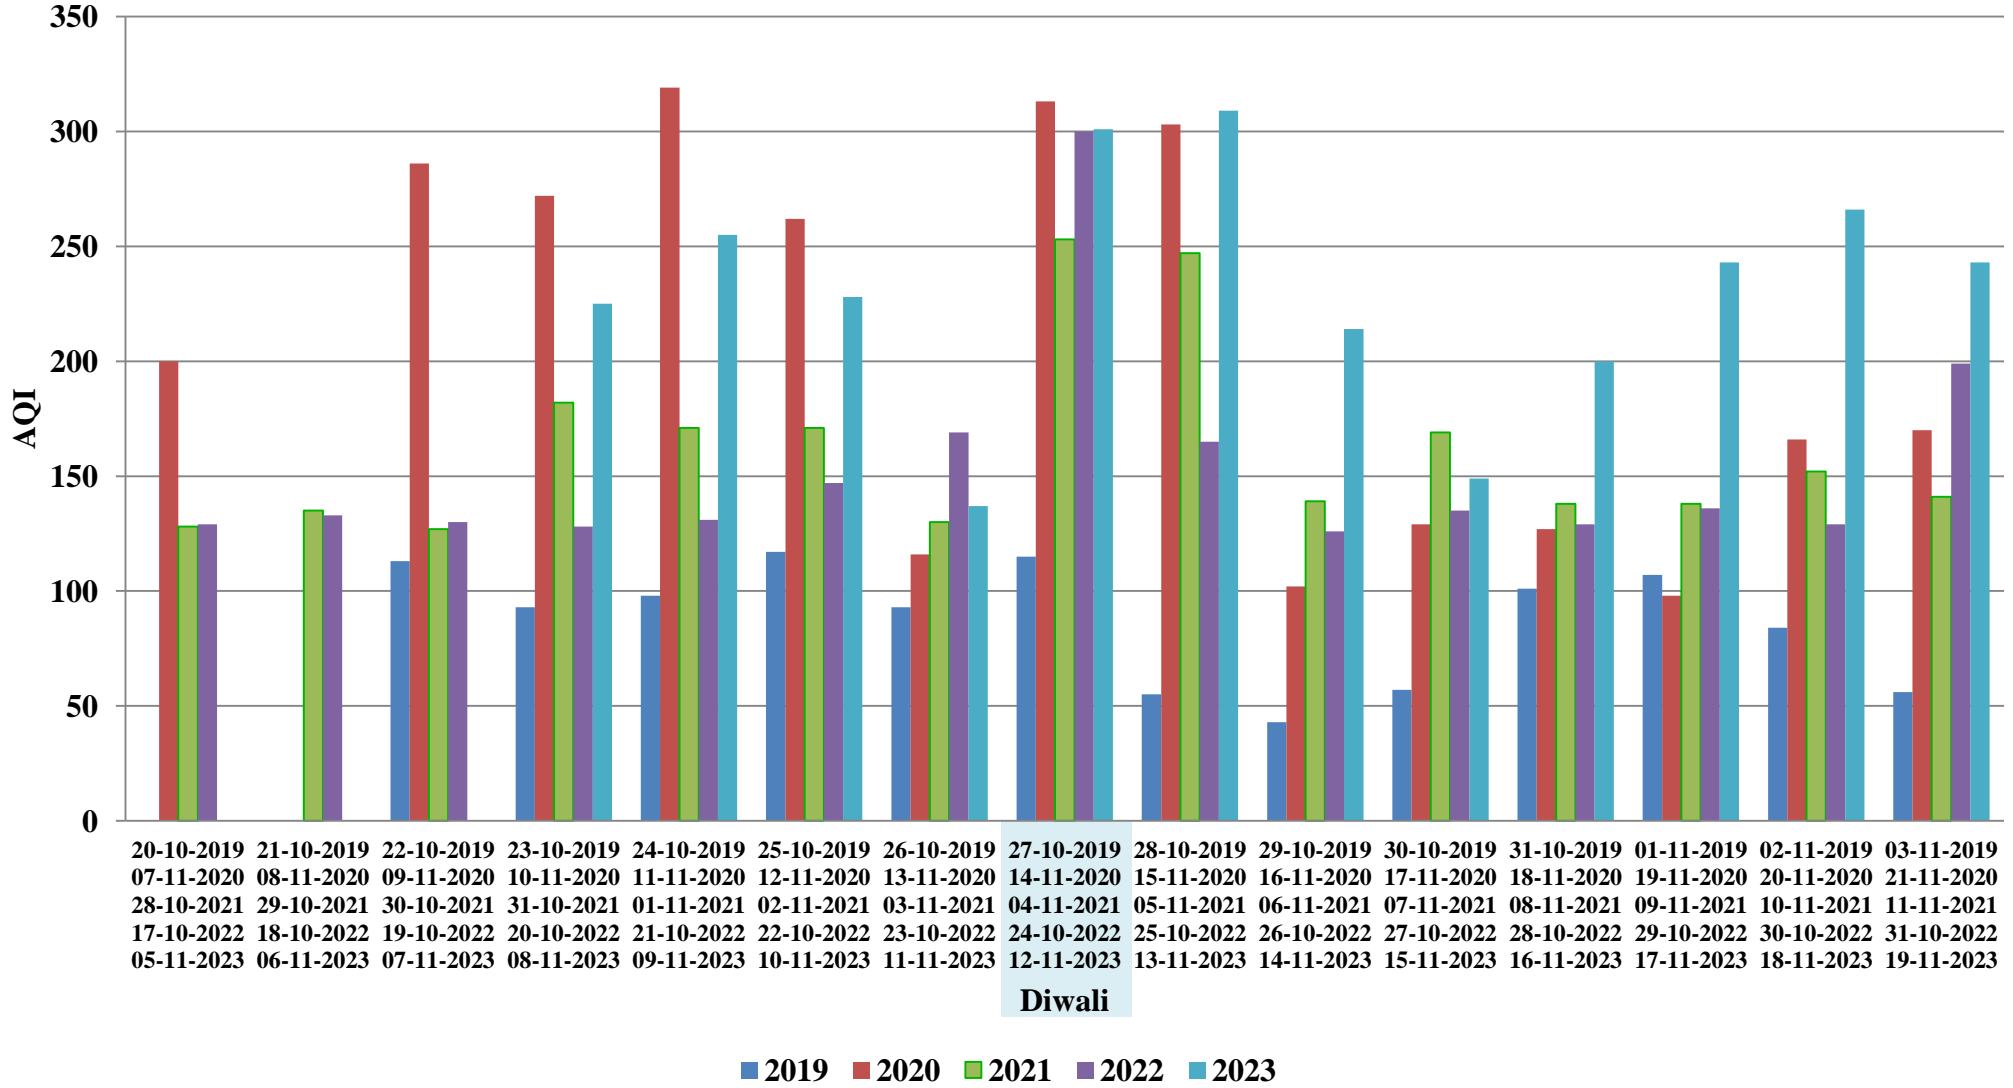

■ 2019 ■ 2020 ■ 2021 ■ 2022 ■ 2023

Katni, Gole Bazar

Mandideep, Sector New Industrial Area

Pithampur, Sector-2 Industrial Area

Satna, Satna Cement Works

Singrauli, Surya Kiran Bhawan Dudhichua

Ujjain, Mahakaleshwar Temple