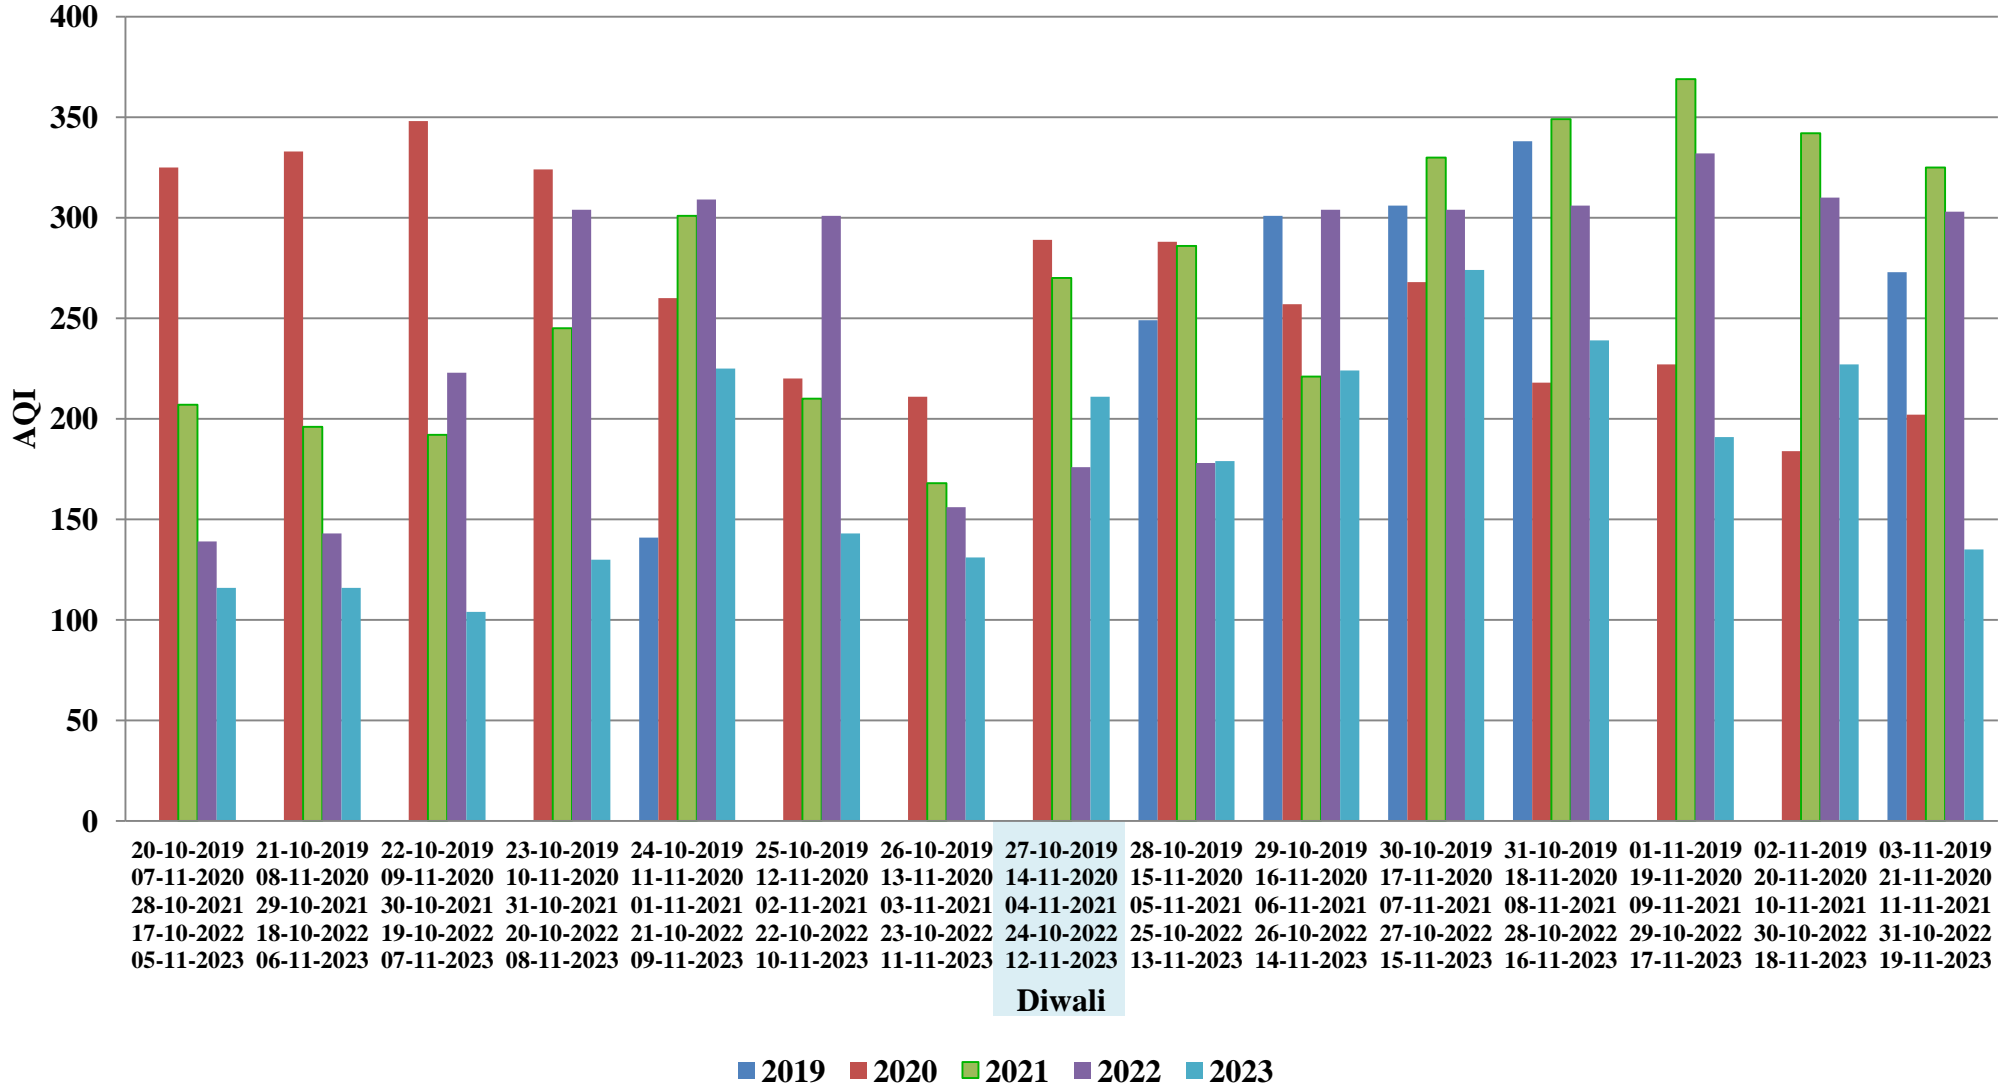

■ 2019 ■ 2020 ■ 2021 ■ 2022 ■ 2023

Katni, Gole Bazar

Mandideep, Sector New Industrial Area

Pithampur, Sector-2 Industrial Area

Satna, Satna Cement Works

Singrauli, Surya Kiran Bhawan Dudhichua

Ujjain, Mahakaleshwar Temple