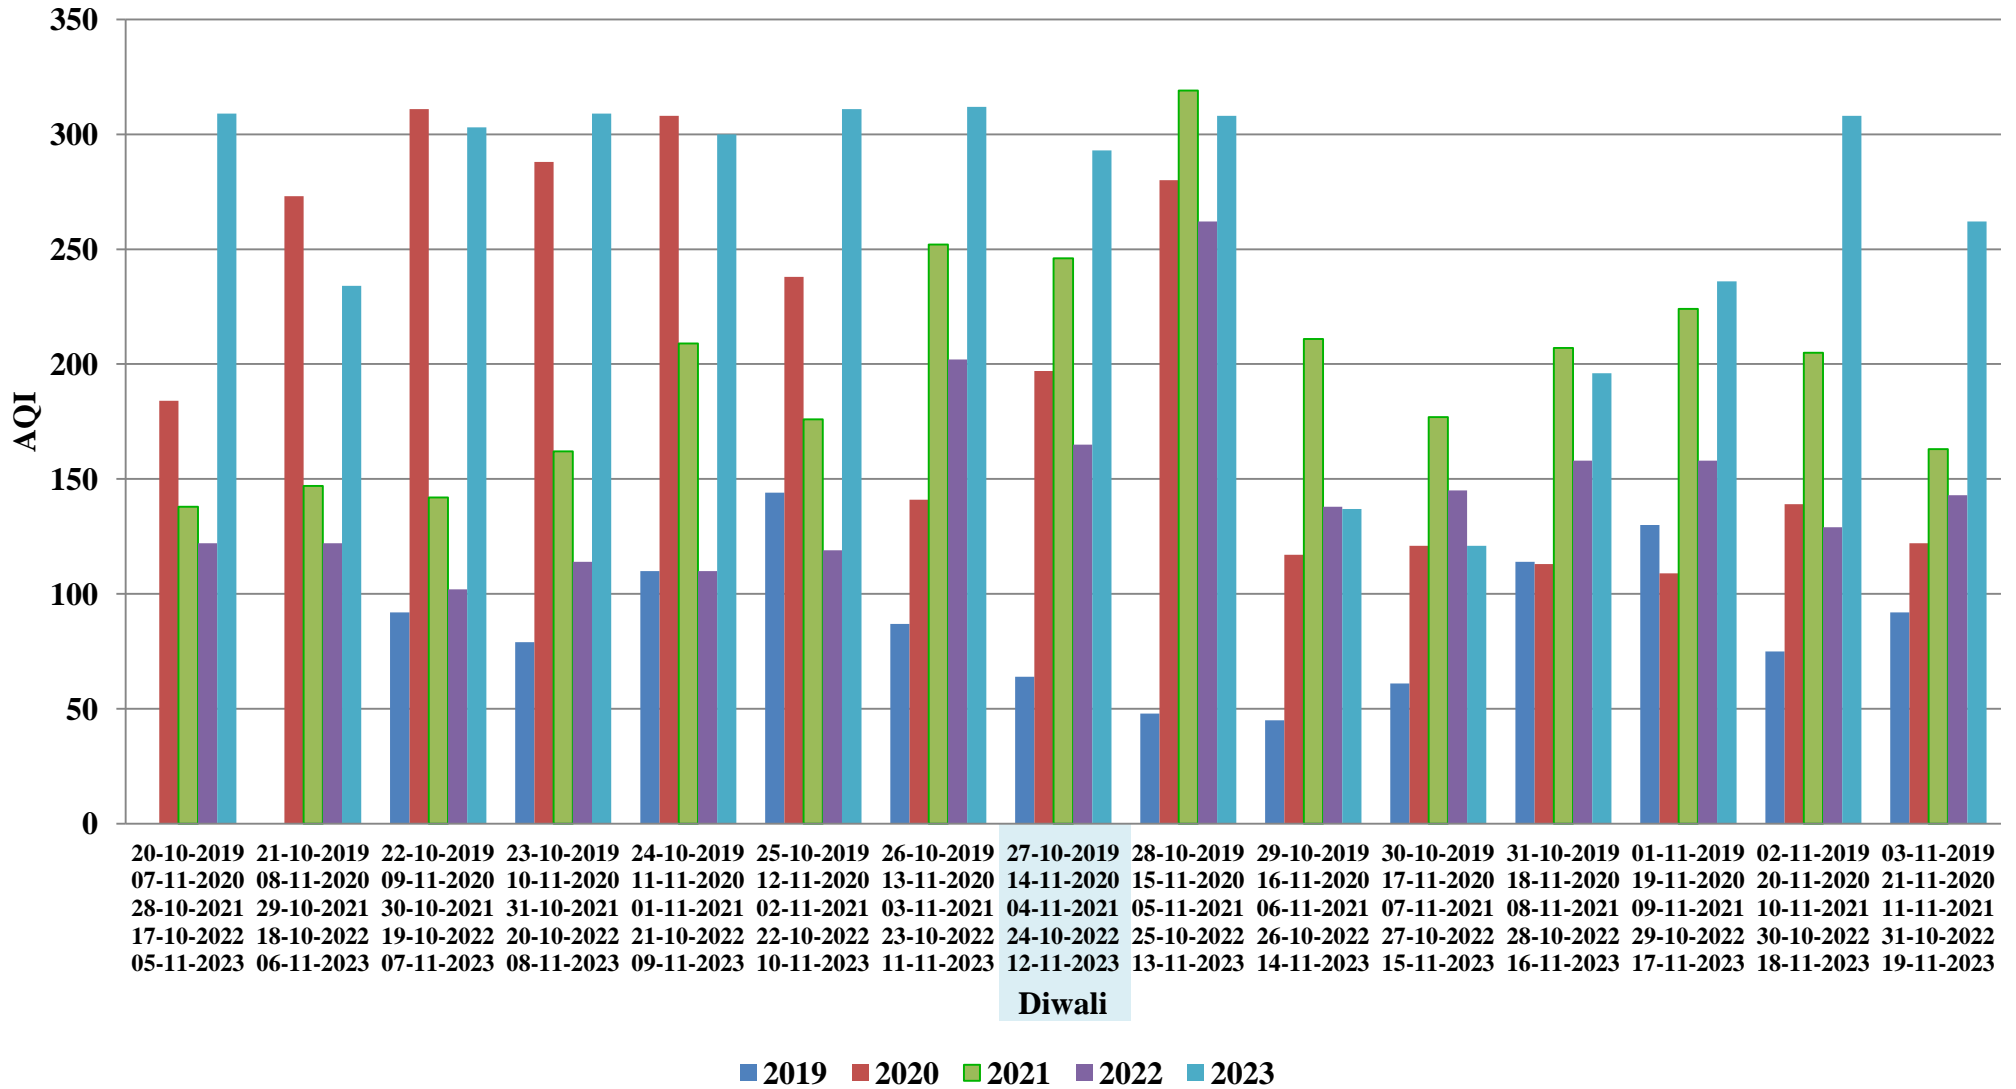

Comparison of AQI of Cities in M.P. State During Diwali Festival (Year 2019 to 2023)

Bhopal, T T Nagar

Dewas, Bhopal Chauraha

■ 2019
 ■ 2020
 ■ 2021
 ■ 2022
 ■ 2023

Indore, Chhoti Gwaltoli

Jabalpur, Marhatal