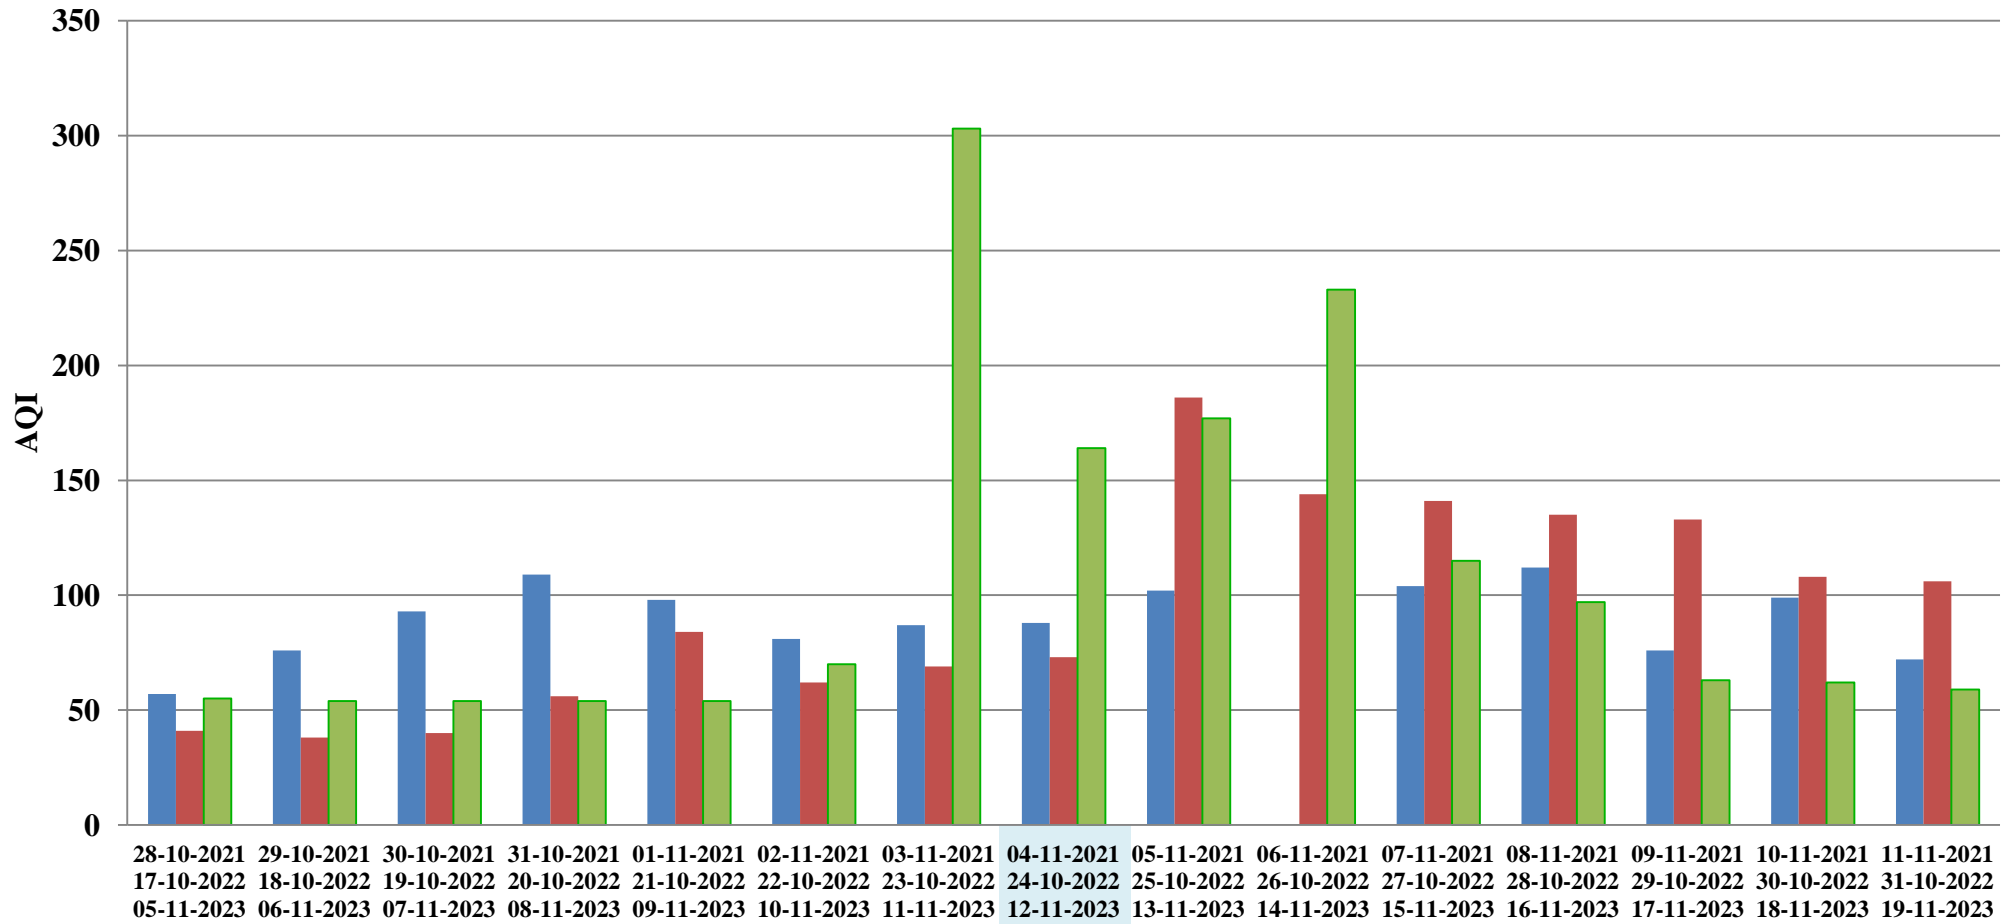

Rewa, Regional Office

Diwali

■ 2021 ■ 2022 ■ 2023