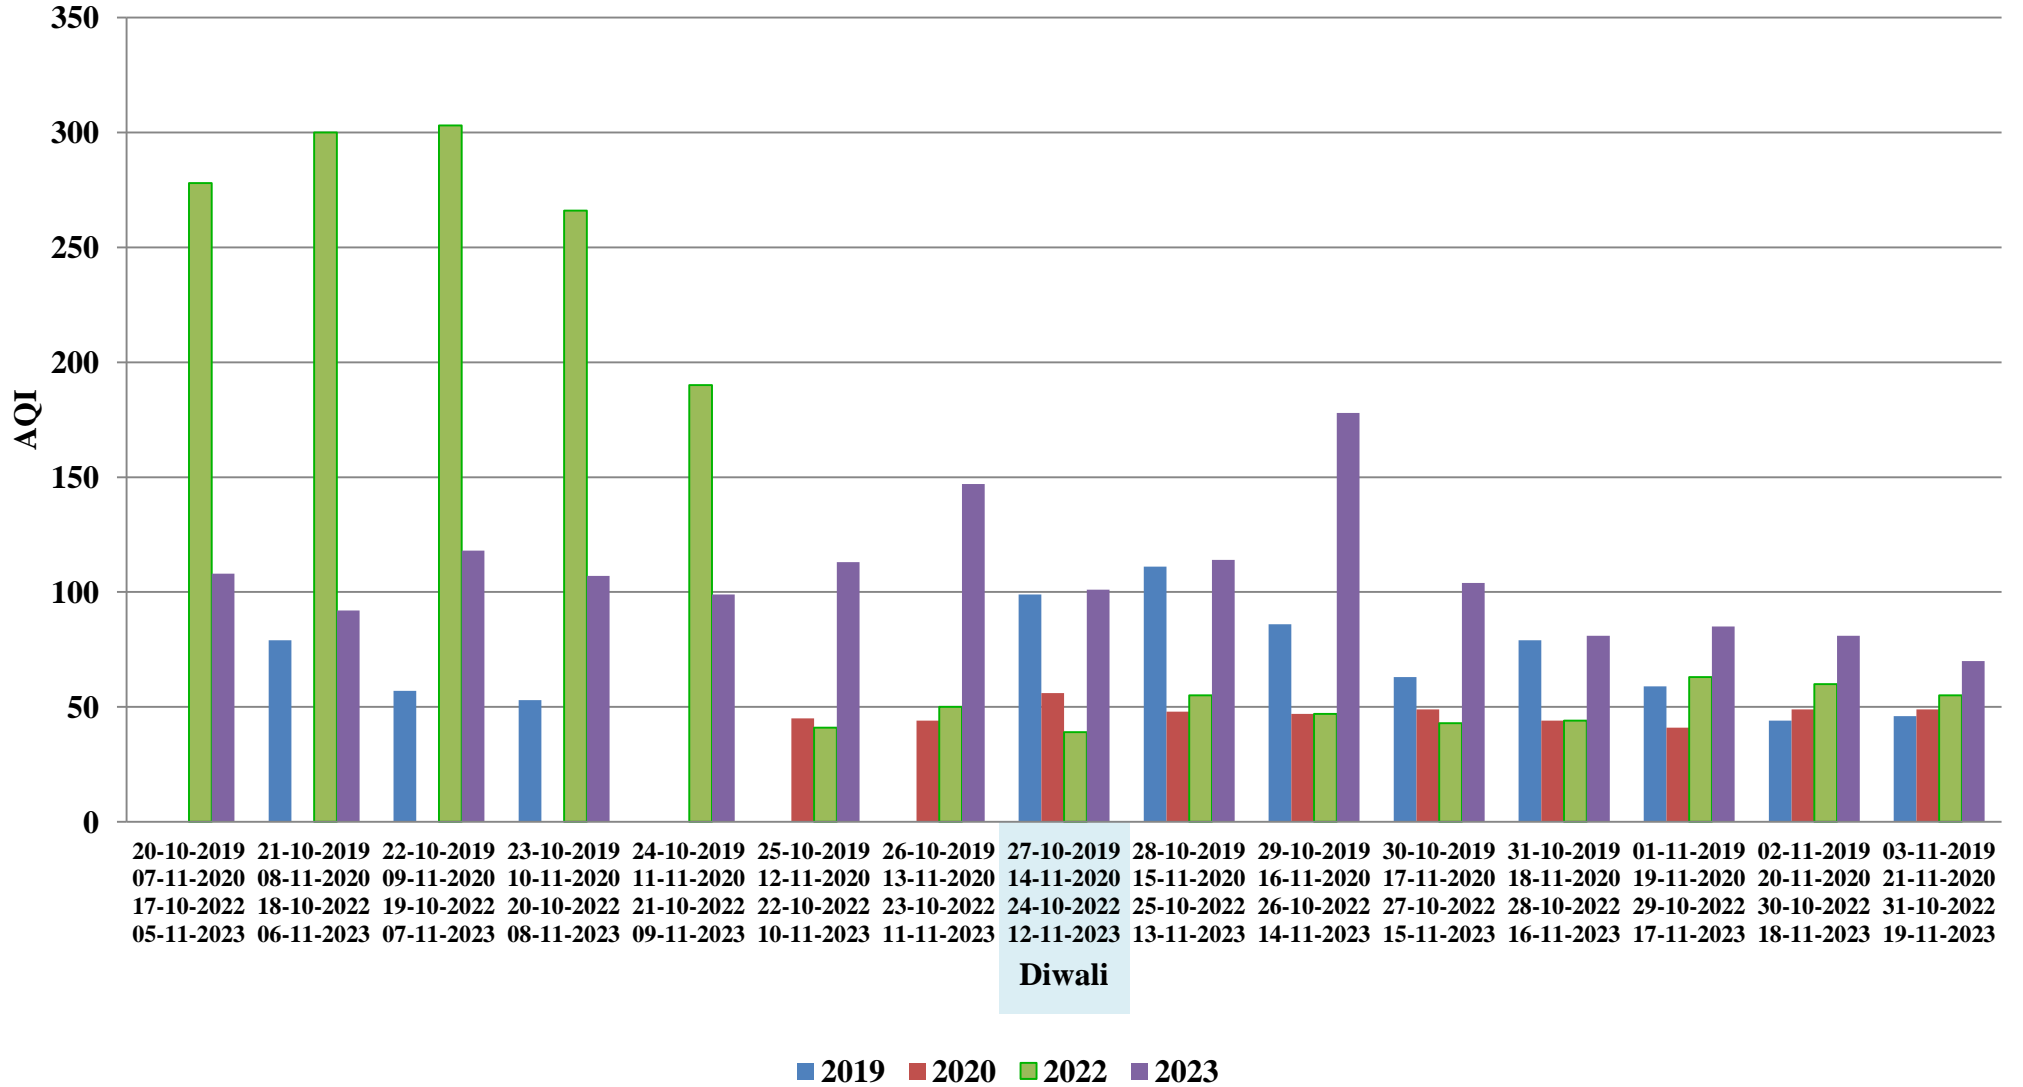

Maihar , Sharda Temple