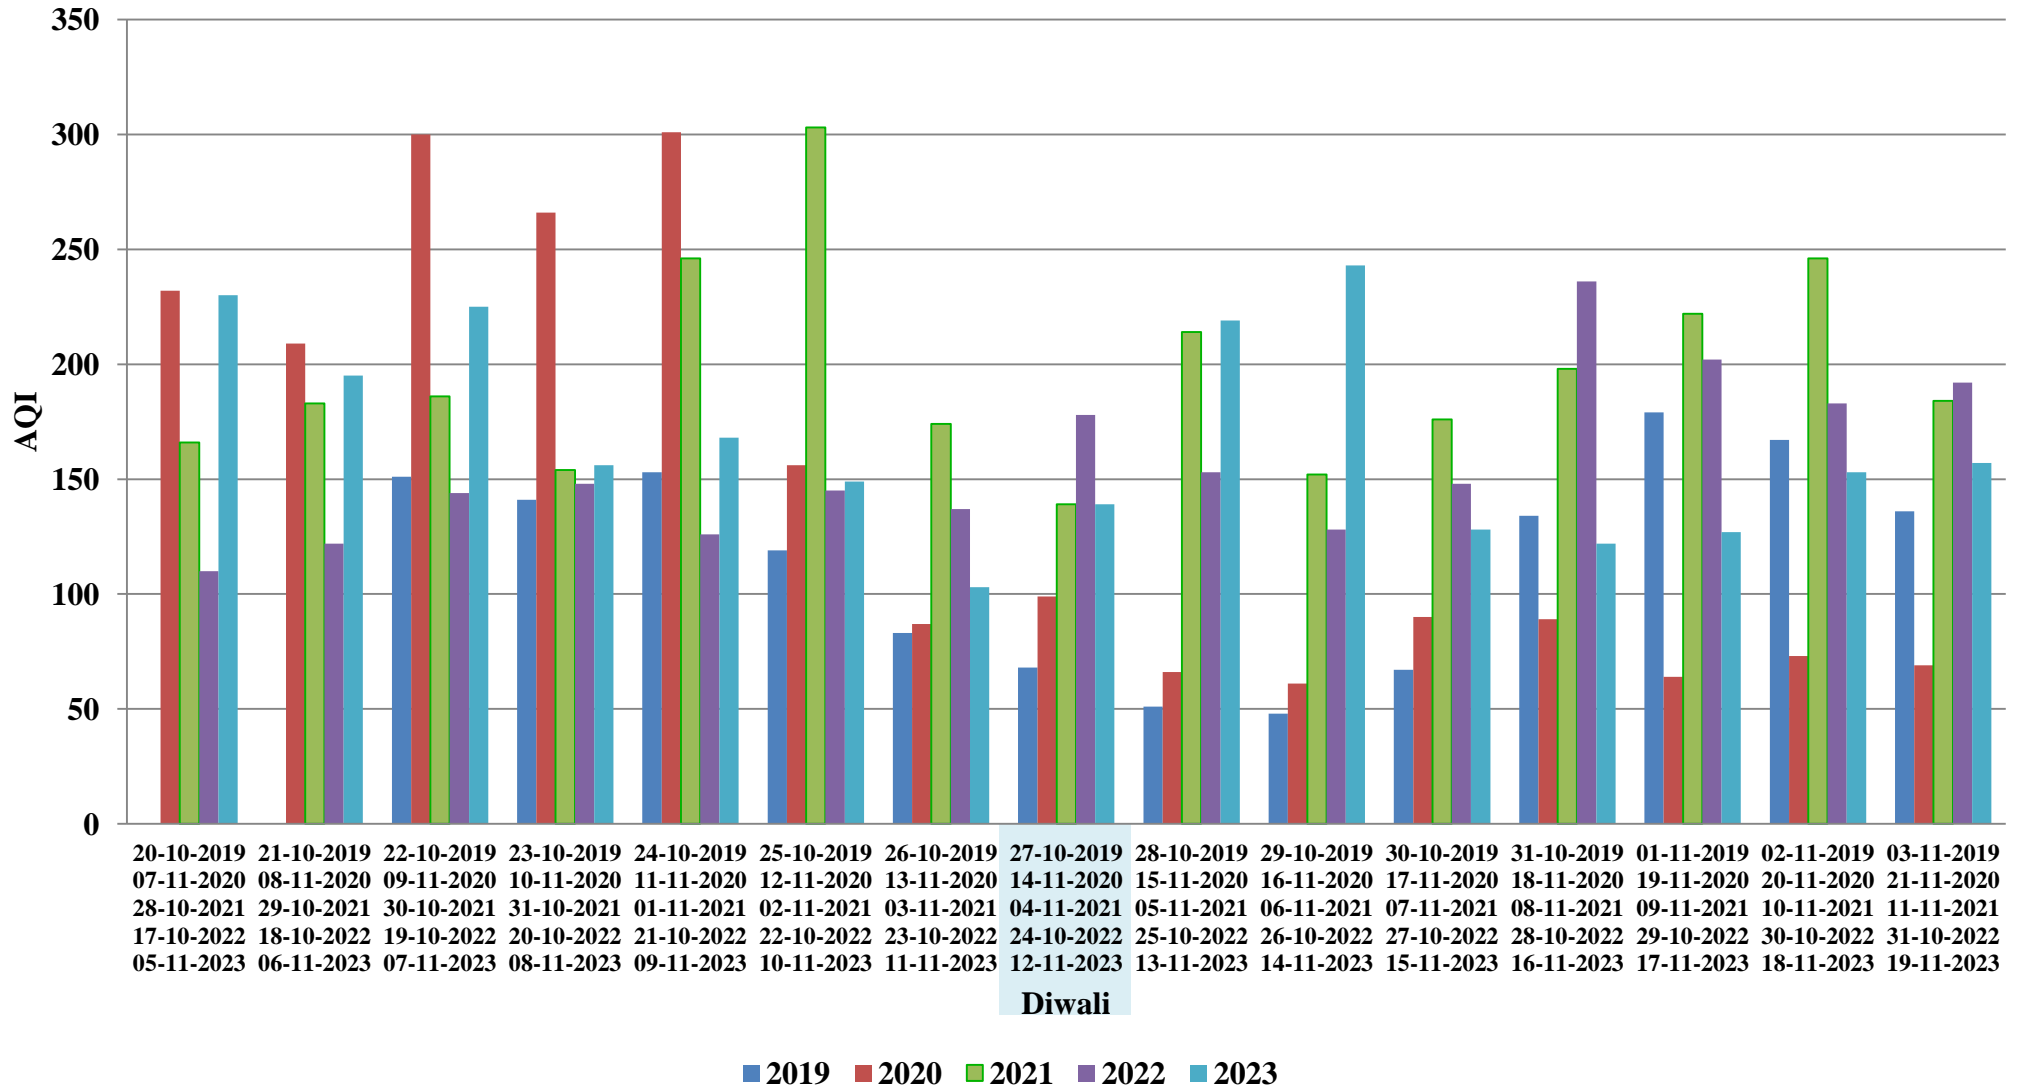

Mandideep, Sector New Industrial Area