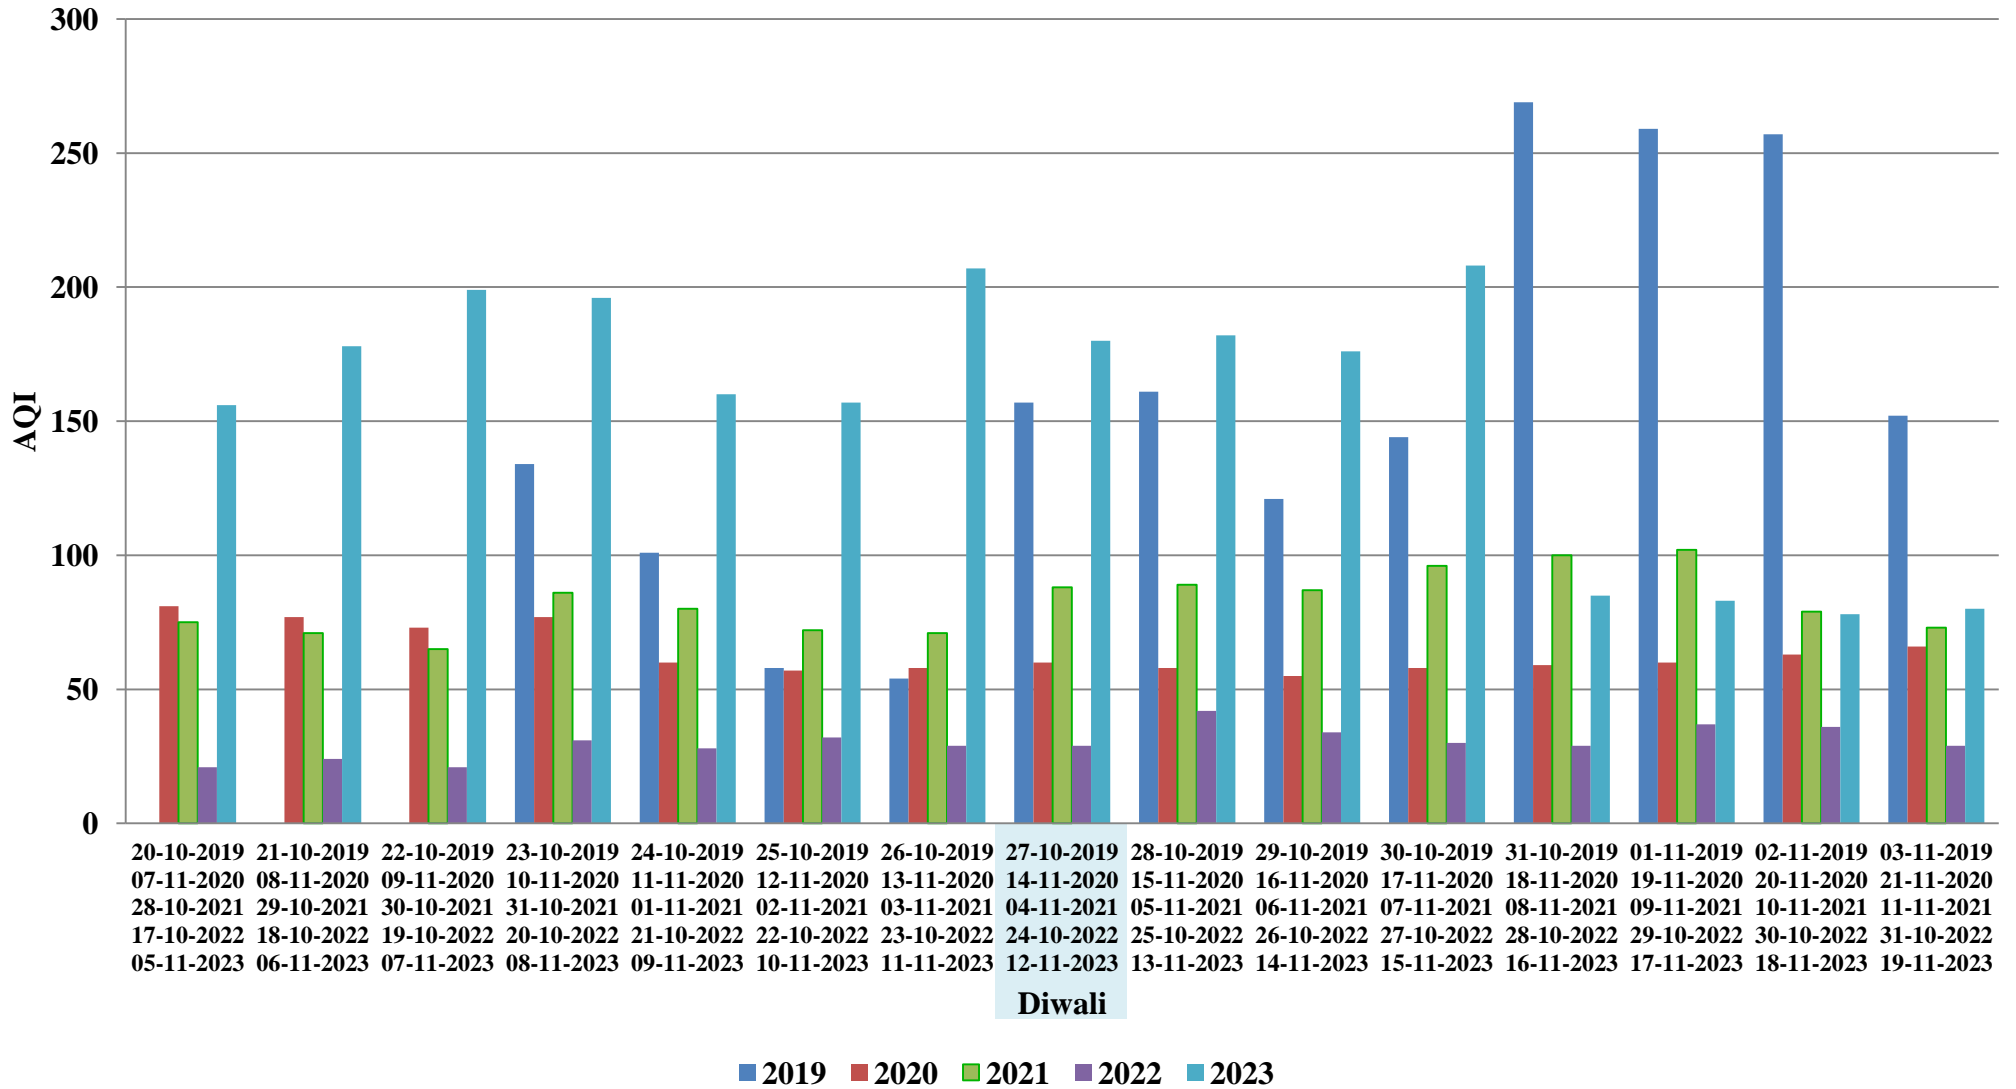

■ 2019 ■ 2020 ■ 2021 ■ 2022 ■ 2023

Katni, Gole Bazar

Mandideep, Sector New Industrial Area

Pithampur, Sector-2 Industrial Area

Satna, Satna Cement Works

Singrauli, Surya Kiran Bhawan Dudhichua

Ujjain, Mahakaleshwar Temple