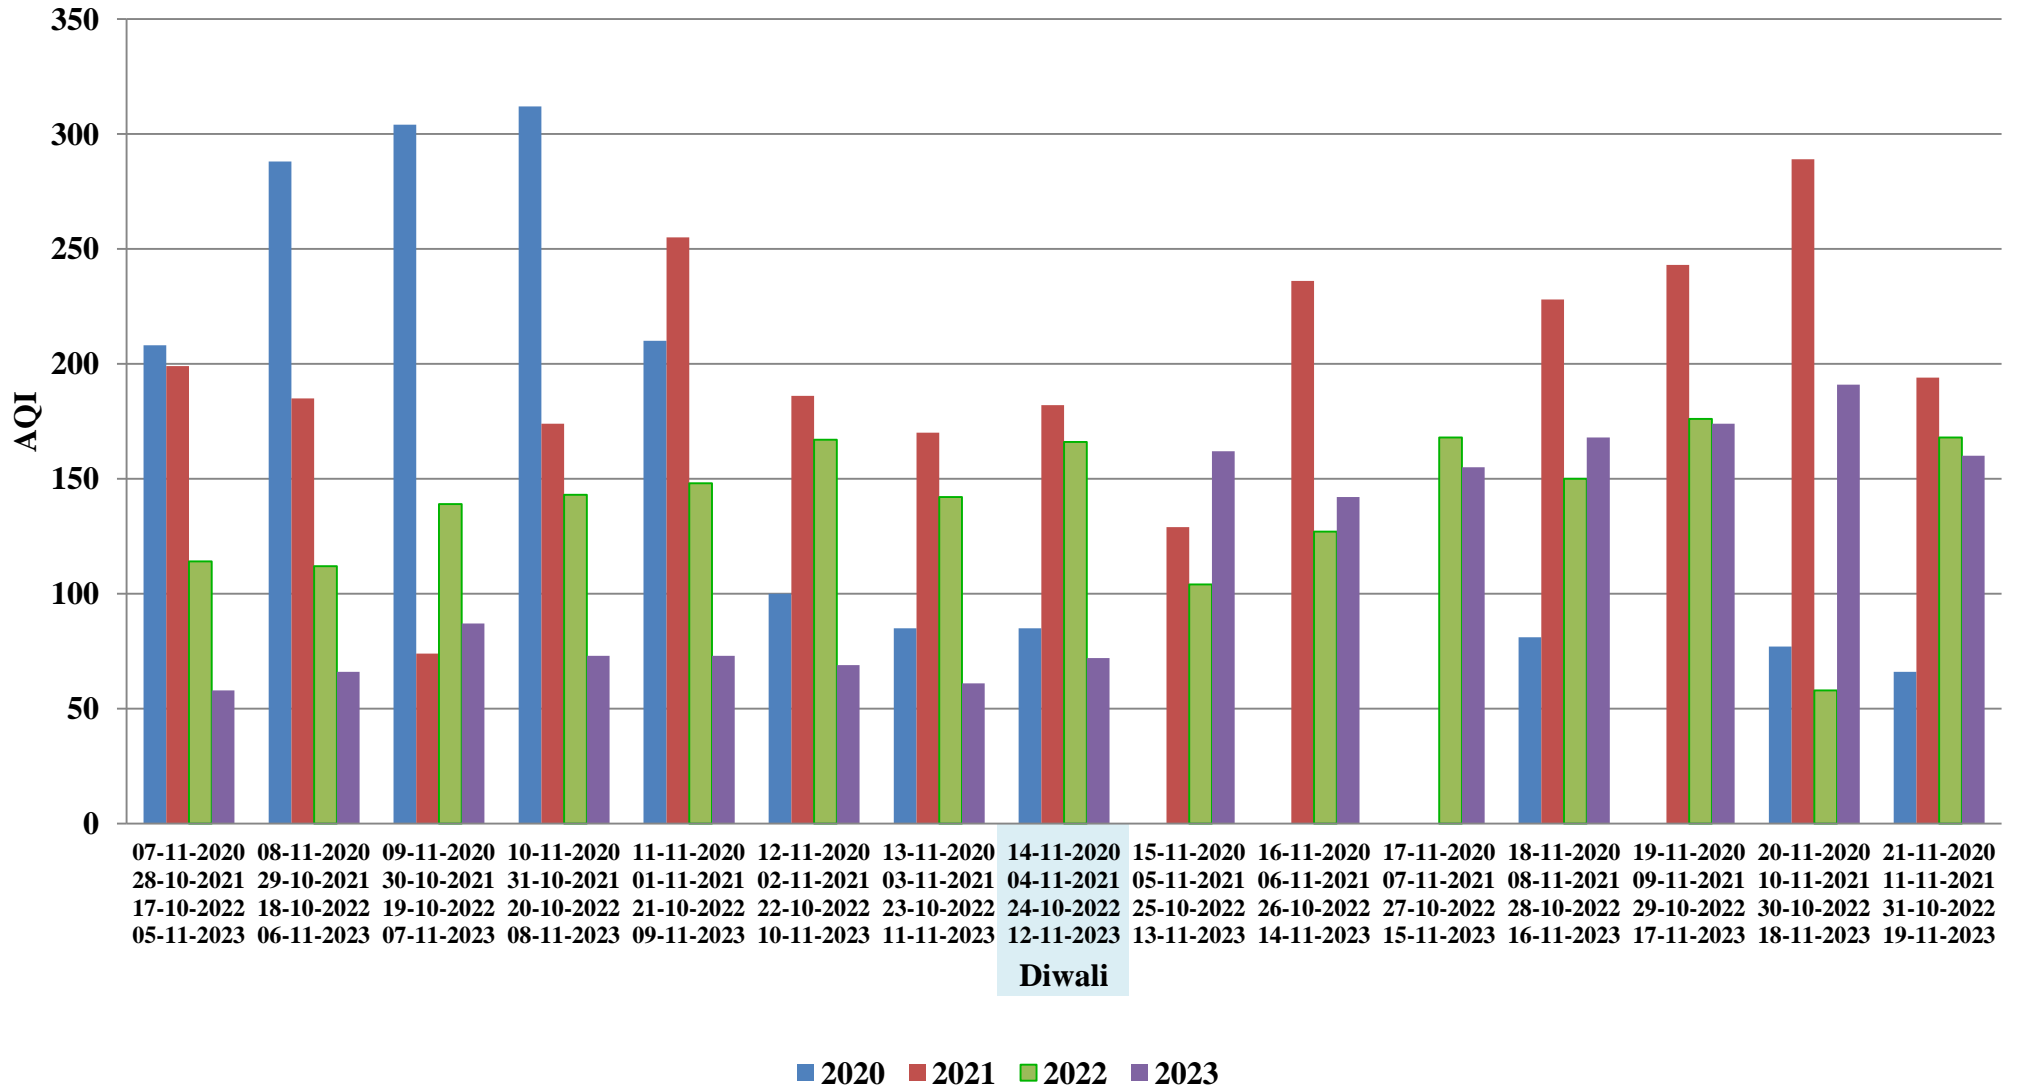

Maihar , Sharda Temple

Damoh, Shrivastav Colony

■ 2020 ■ 2021 ■ 2022 ■ 2023

Gwalior, City Center

Ratlam, Shathri Nagar

Sagar, Deen Dayal Nagar

Katni, Regional Office

Diwali