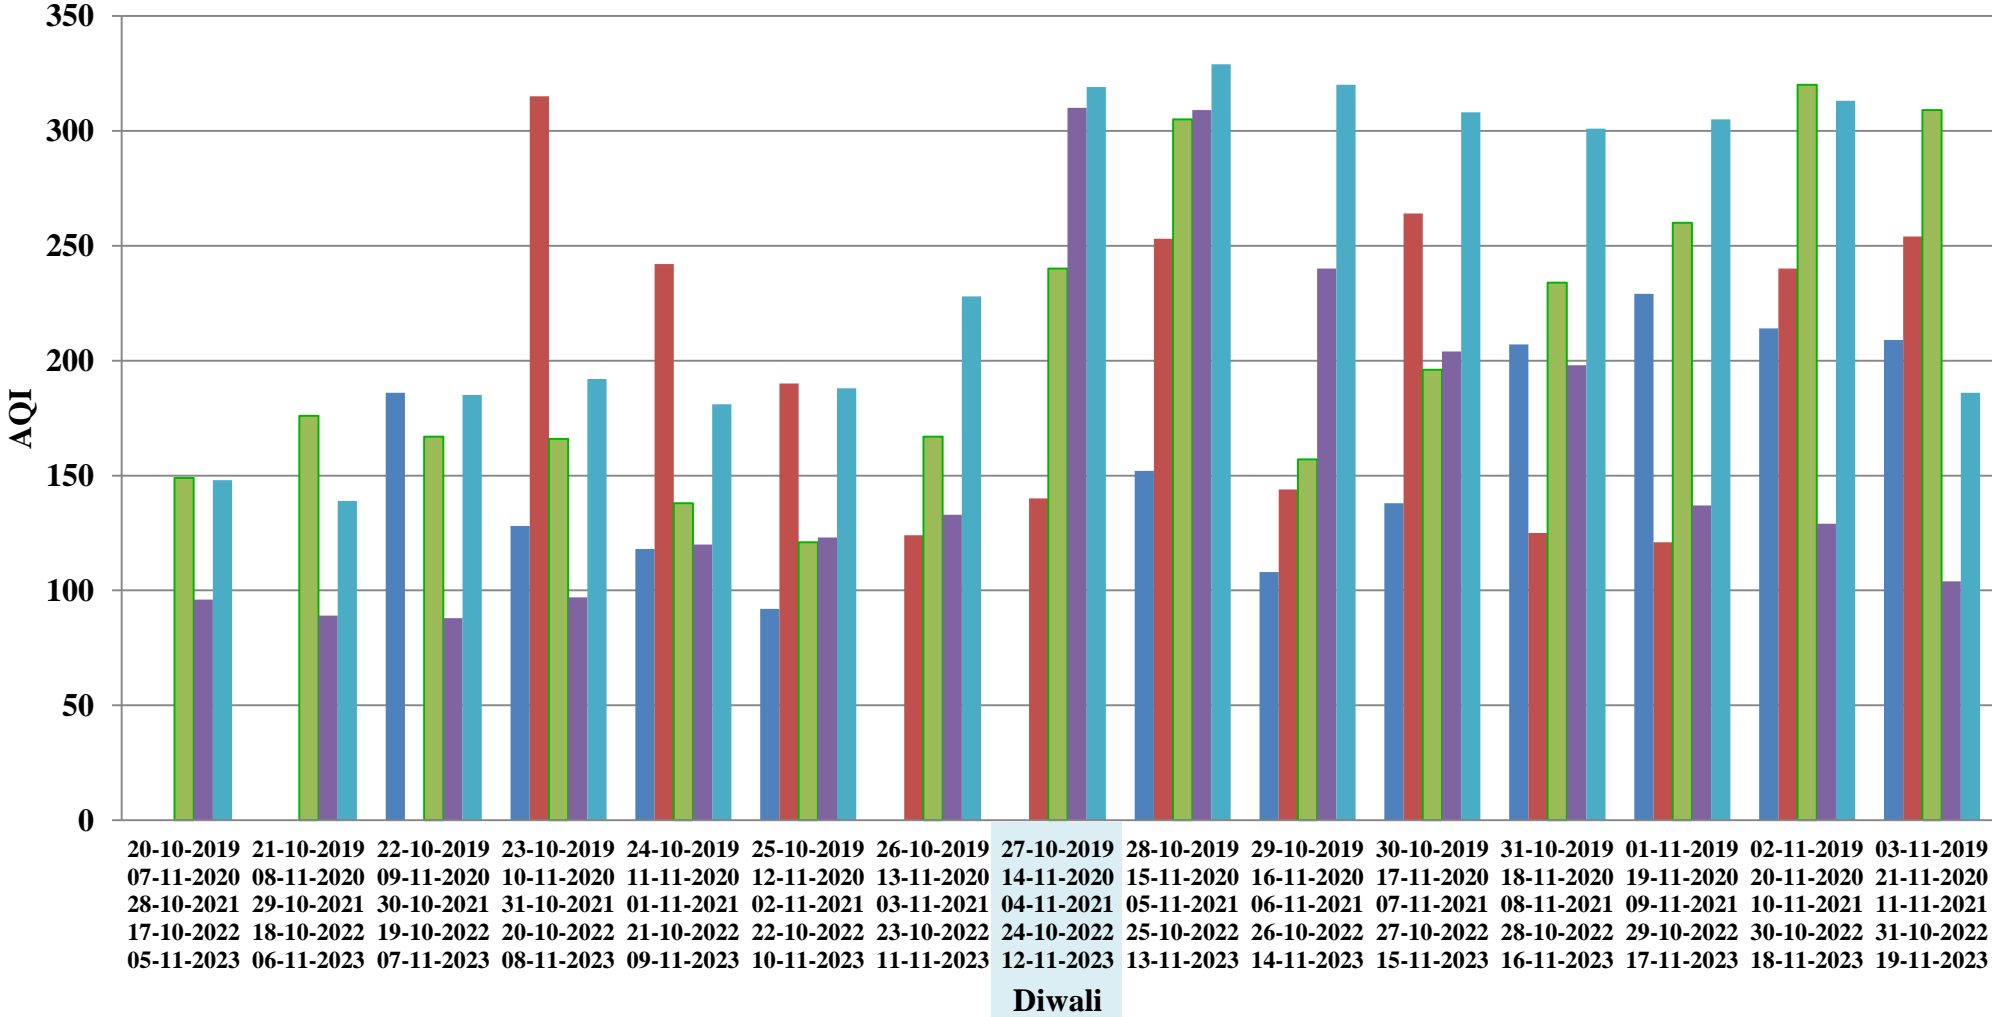

Comparison of AQI of Cities in M.P. State During Diwali Festival (Year 2019 to 2023)

Bhopal, T T Nagar

Dewas, Bhopal Chauraha

■ 2019
 ■ 2020
 ■ 2021
 ■ 2022
 ■ 2023

Indore, Chhoti Gwaltoli

Jabalpur, Marhatal