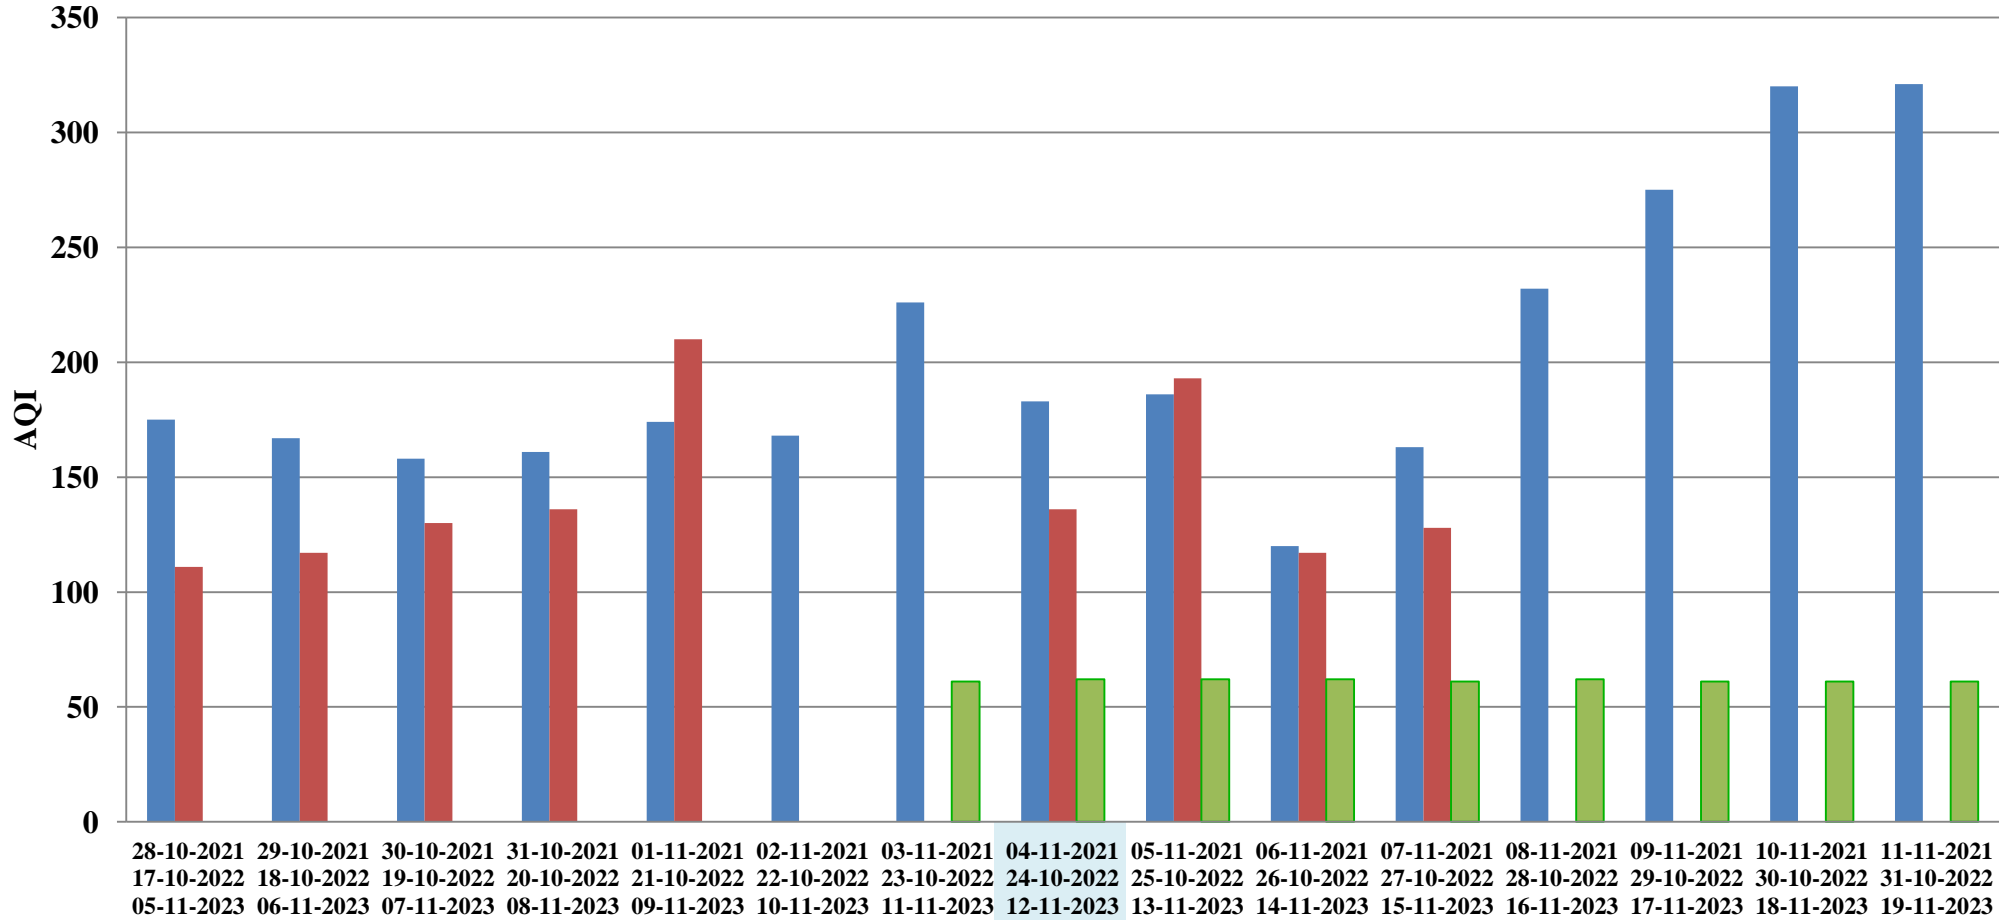

Maihar , Sharda Temple

Damoh, Shrivastav Colony

■ 2020 ■ 2021 ■ 2022 ■ 2023

Gwalior, City Center

Ratlam, Shathri Nagar

Sagar, Deen Dayal Nagar

Katni, Regional Office

Diwali