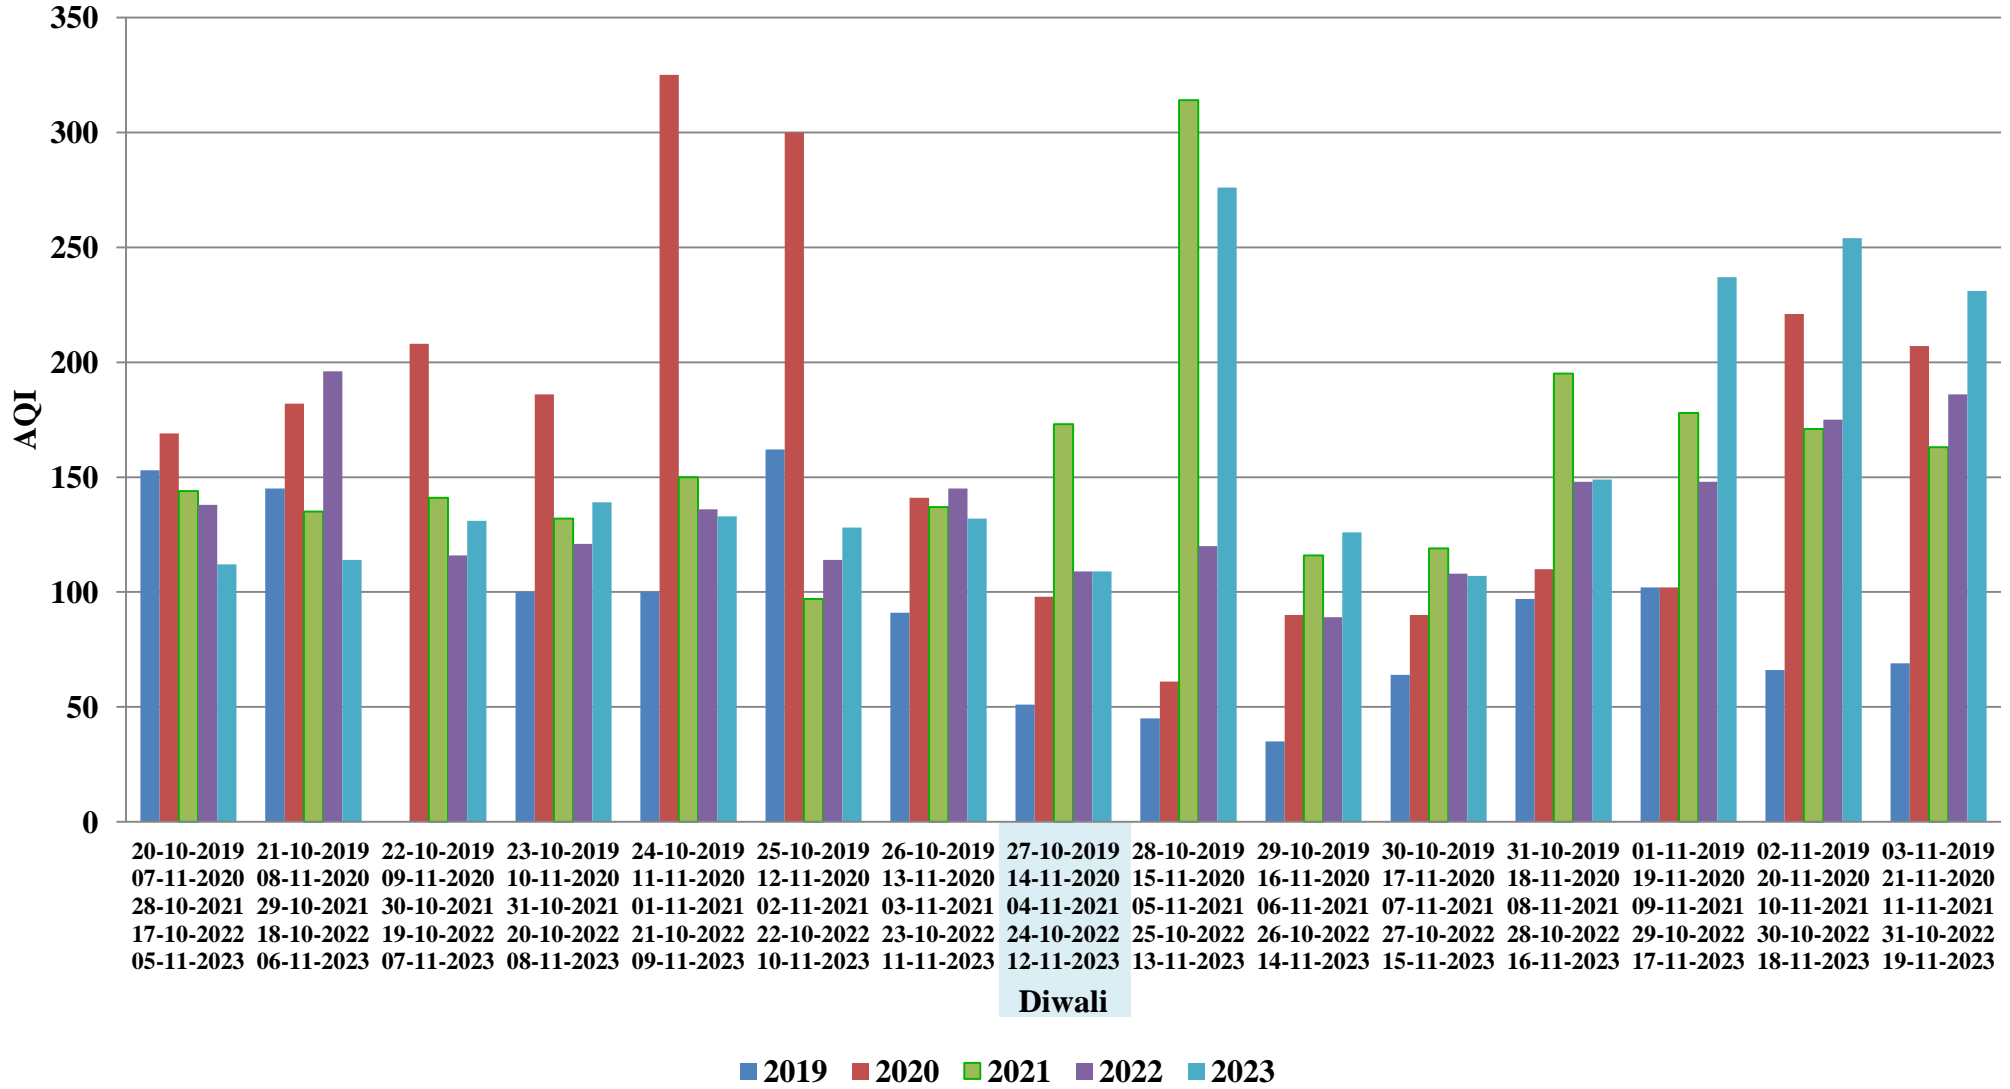

■ 2019 ■ 2020 ■ 2021 ■ 2022 ■ 2023

Katni, Gole Bazar

Mandideep, Sector New Industrial Area

Pithampur, Sector-2 Industrial Area

Satna, Satna Cement Works

Singrauli, Surya Kiran Bhawan Dudhichua

Ujjain, Mahakaleshwar Temple