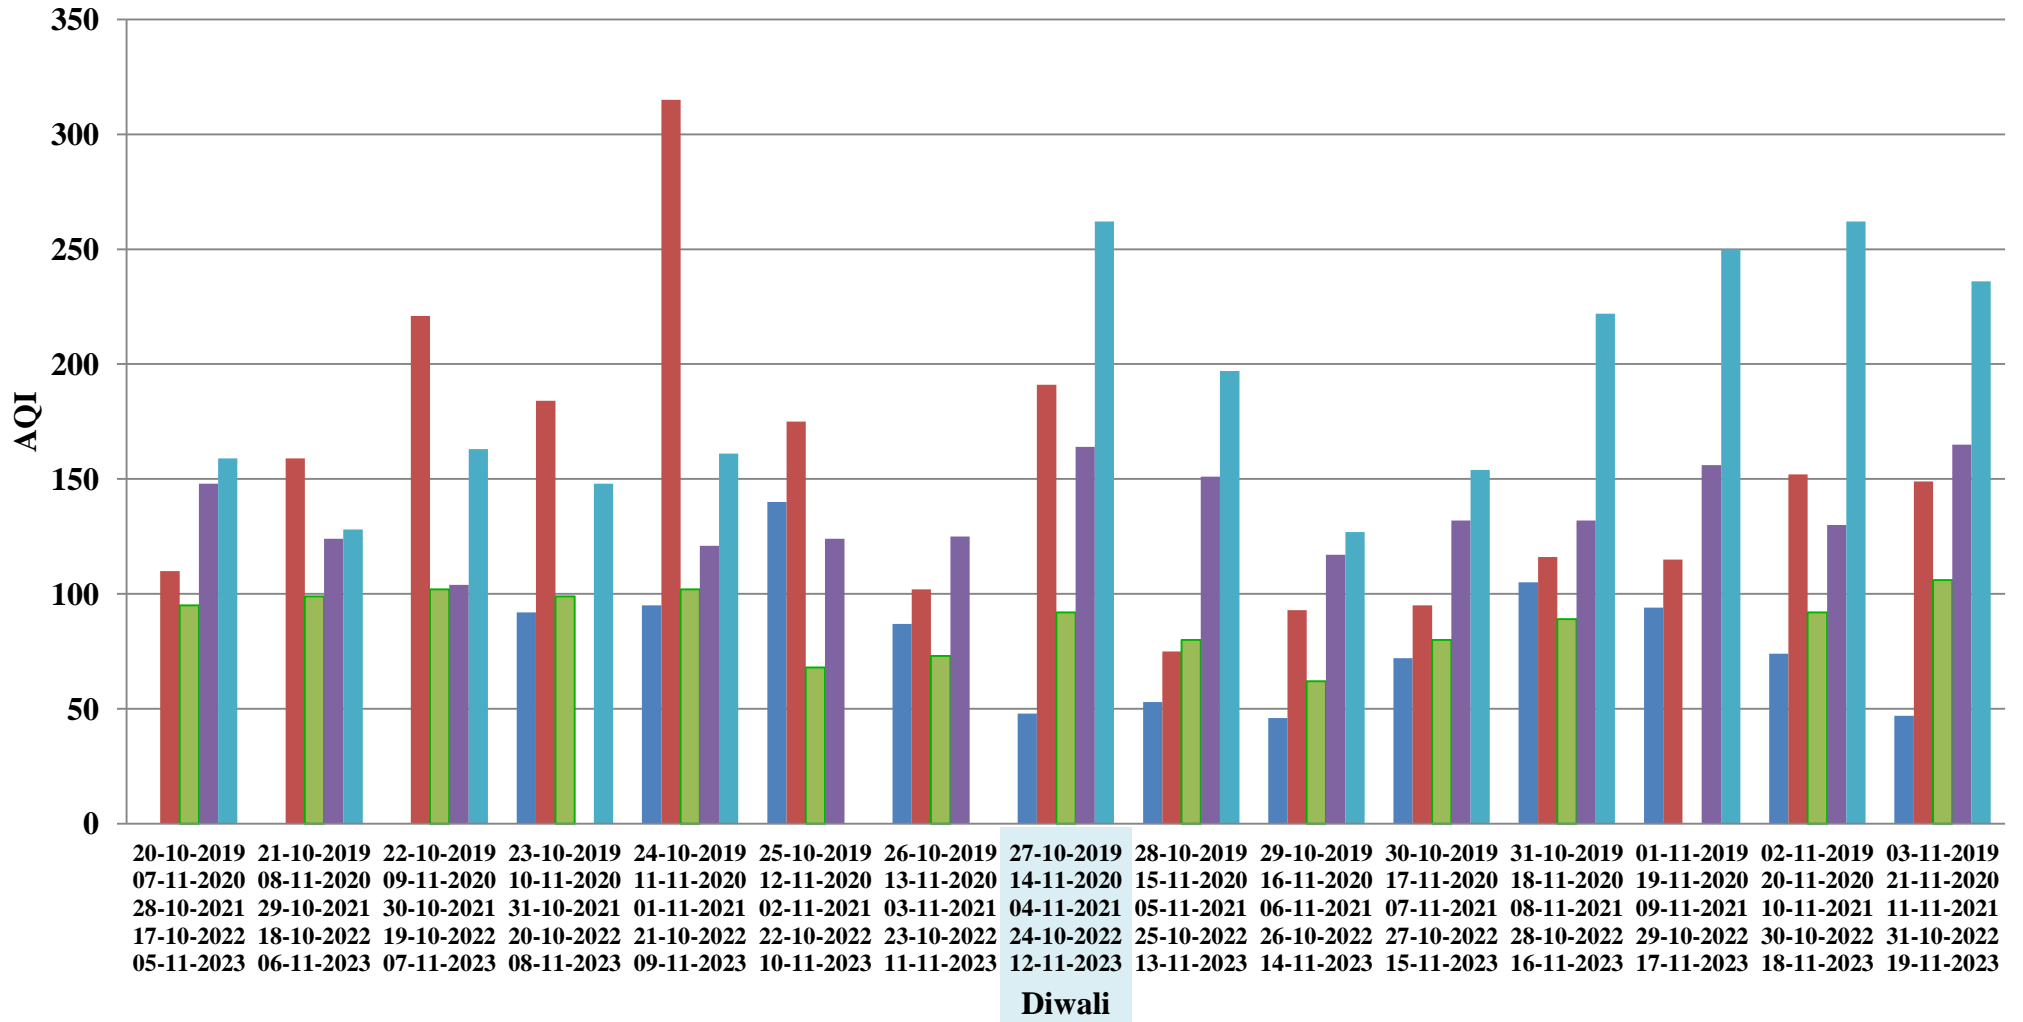

Comparison of AQI of Cities in M.P. State During Diwali Festival (Year 2019 to 2023)

Bhopal, T T Nagar

Dewas, Bhopal Chauraha

■ 2019
 ■ 2020
 ■ 2021
 ■ 2022
 ■ 2023

Indore, Chhoti Gwaltoli

Jabalpur, Marhatal